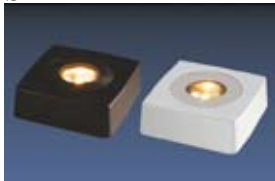

Granite stone. Ø100, H30.

SS100

Granite stone. 100x100x30.

SS150

Granite stone. 150x150x40.

SLL120

Painted granite. 120x120x55

RECP110

Plastic, black. 110x70x30

SP90

Plastic, black or white. 90x90x30.

RP75

Plastic, black or white. Ø75, H30.

DISC

Round or rectangular openings.

Walllight