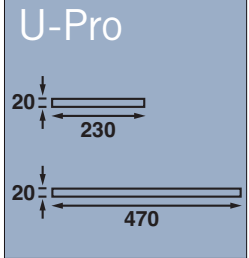

art no description

9247-470U U-Pro 470 LED
 9247-230U U-Pro 230 LED

9247-470Us U-Pro 470 LED, switch
 9247-230Us U-Pro 230 LED, switch

Customized length available in volumes

9247-LLLW1 U-Pro LED Wardrobe

L = Length in mm
 Also available with other fixings

Exemple with 800 mm, wardrobe fixing shelf: 9247-800W2

U	Standard fixing
W1	Wardrobe fixing wall
W2	Wardrobe fixing shelf