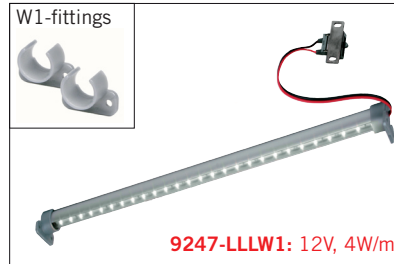

art no description

9247-470U U-Pro 470 LED
 9247-230U U-Pro 230 LED

9247-470Us U-Pro 470 LED, switch
 9247-230Us U-Pro 230 LED, switch

Customized length available in volumes

9247-LLLW1 U-Pro LED Wardrobe

L = Length in mm
 Also available with other fixings

Exemple with 800 mm, wardrobe fixing shelf: 9247-800W2

U	Standard fixing
W1	Wardrobe fixing wall
W2	Wardrobe fixing shelf